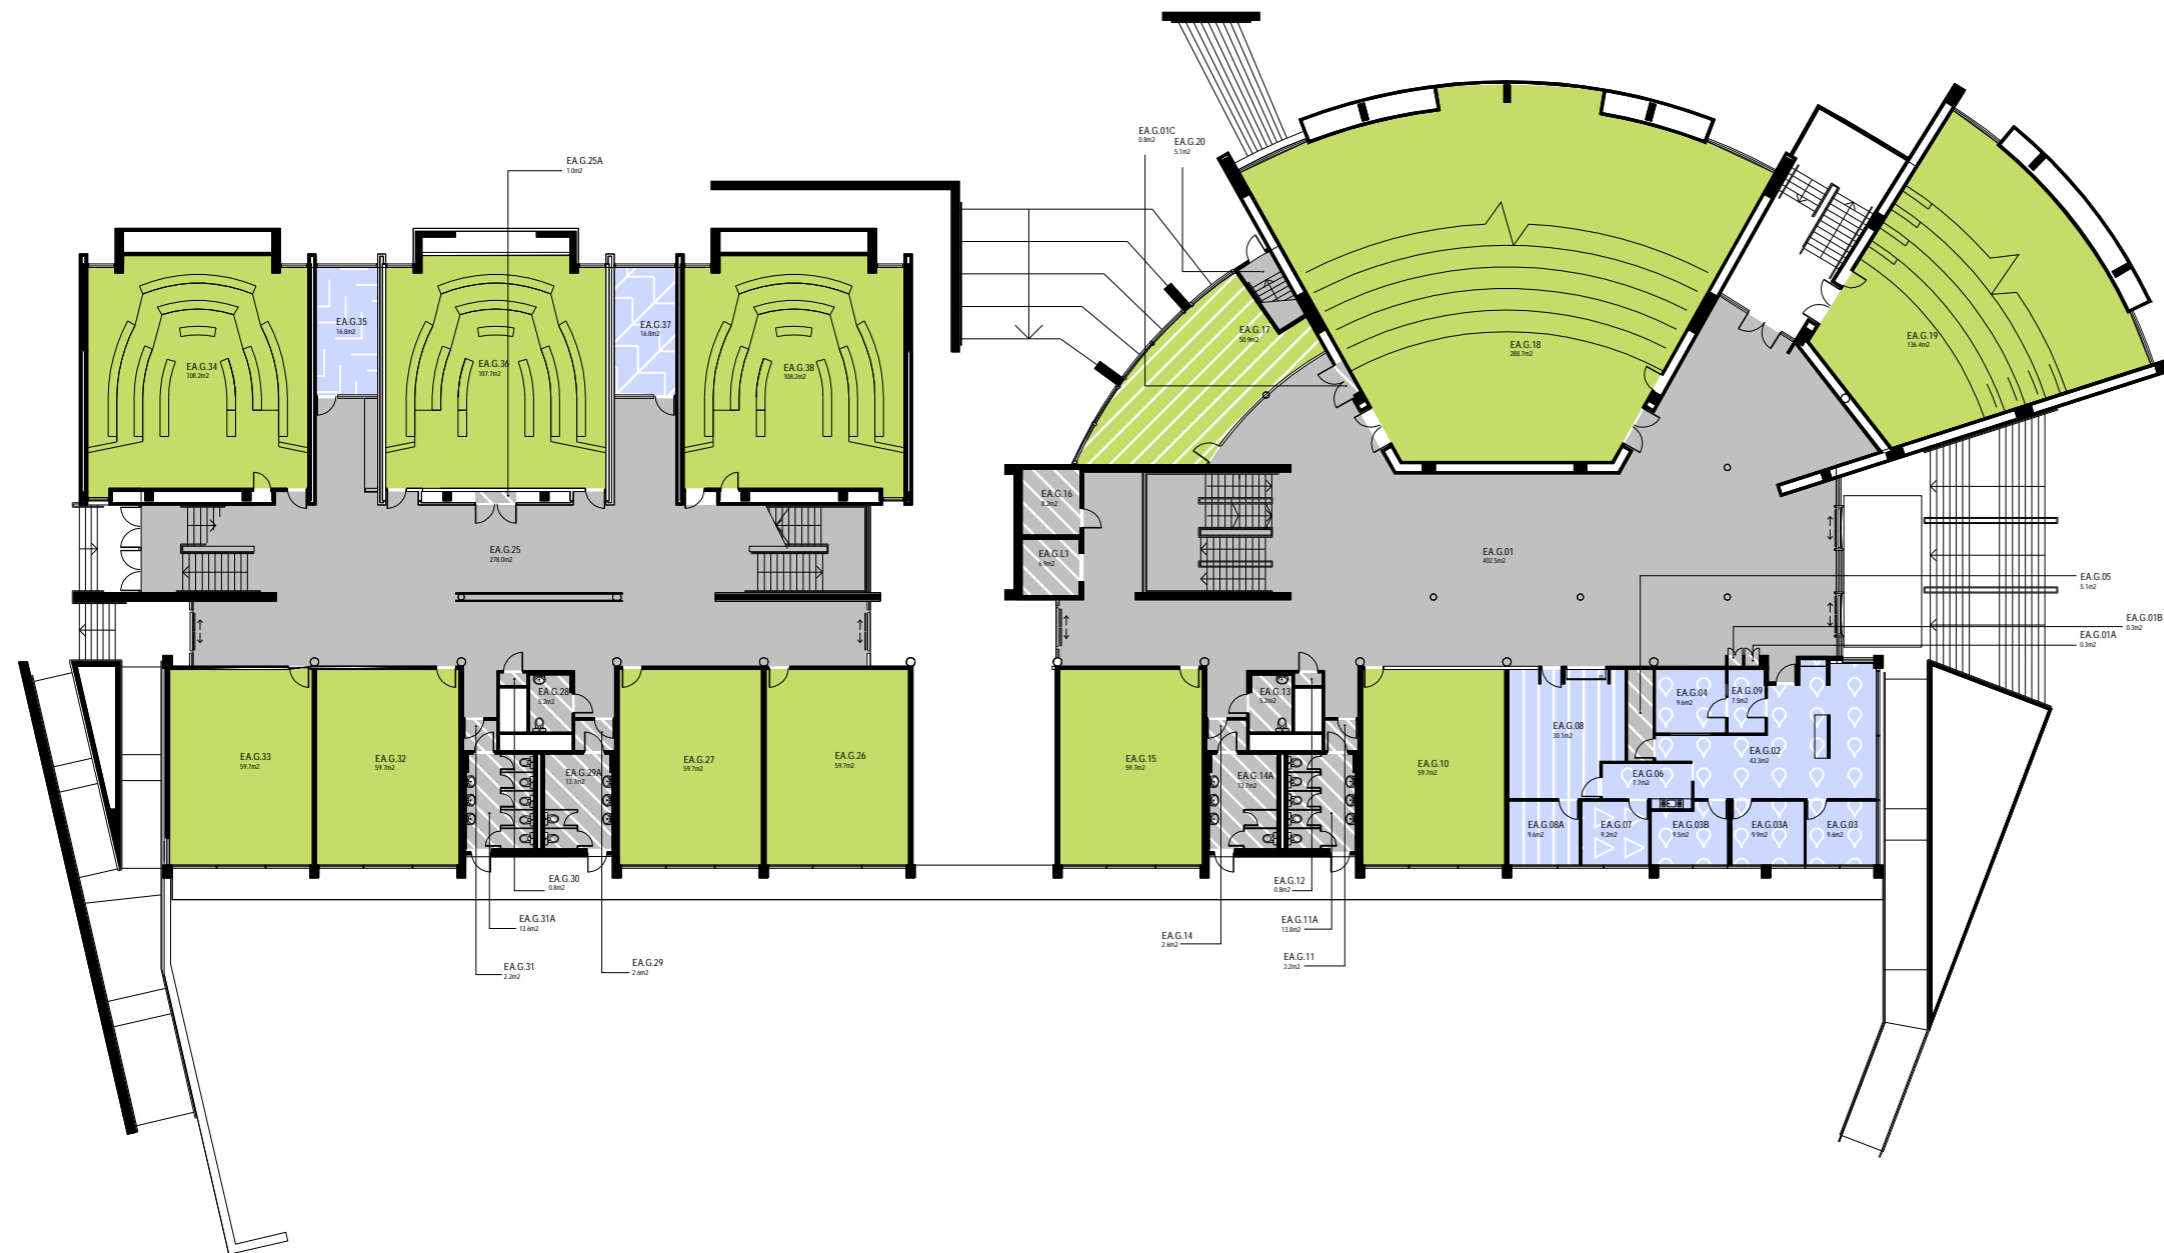

Room Assignment

- Common Computer Labs - 51m²
- Common Teaching Areas - 1107.5m²
- Capital Works and Facilities - 49.4m²
- Work Health and Safety Unit - 9.2m²
- Campus Safety and Security - 93.7m²
- SSS: Student Campus Council - 16.8m²
- Student Support Services - 16.8m²
- Circulation and Common Use Spaces - 685.6m²
- Service Rooms - 99.1m²

SPACE ASSIGNMENT PLAN

FECA (m.sq)	GFA (m.sq)	UCA (m.sq)
2310.66	2707.72	397.06

Campus:
Parramatta (South)

Building:
EA - New Teaching Building

Level/Floor:
G - Ground

Scale@ A3:
1:350

Date Modified:
6/02/2015