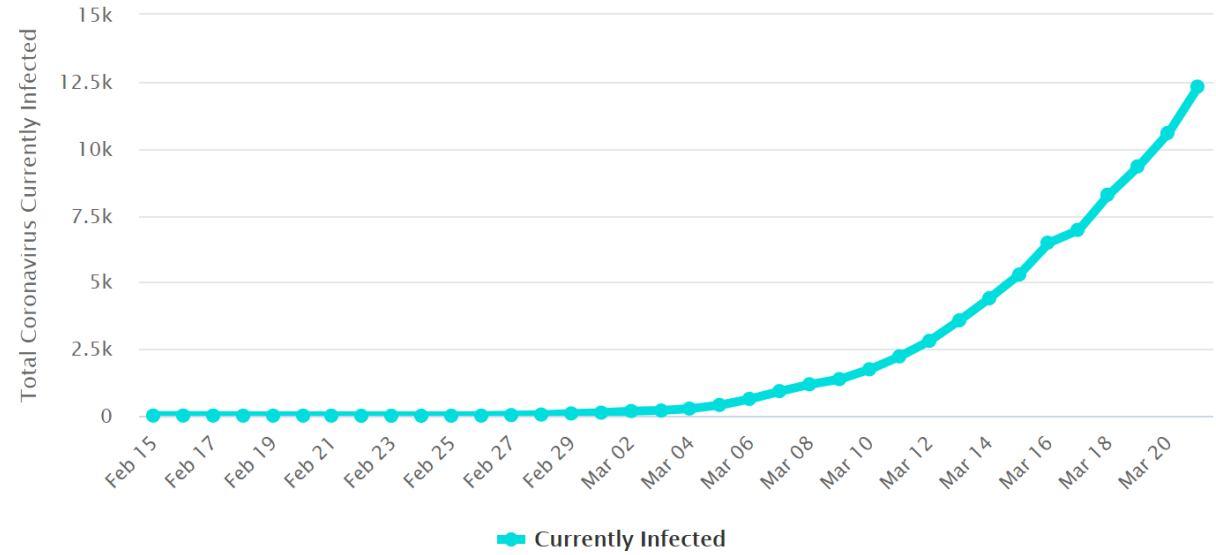

7. France

Active Cases in France

Active Cases

(Number of Infected People)