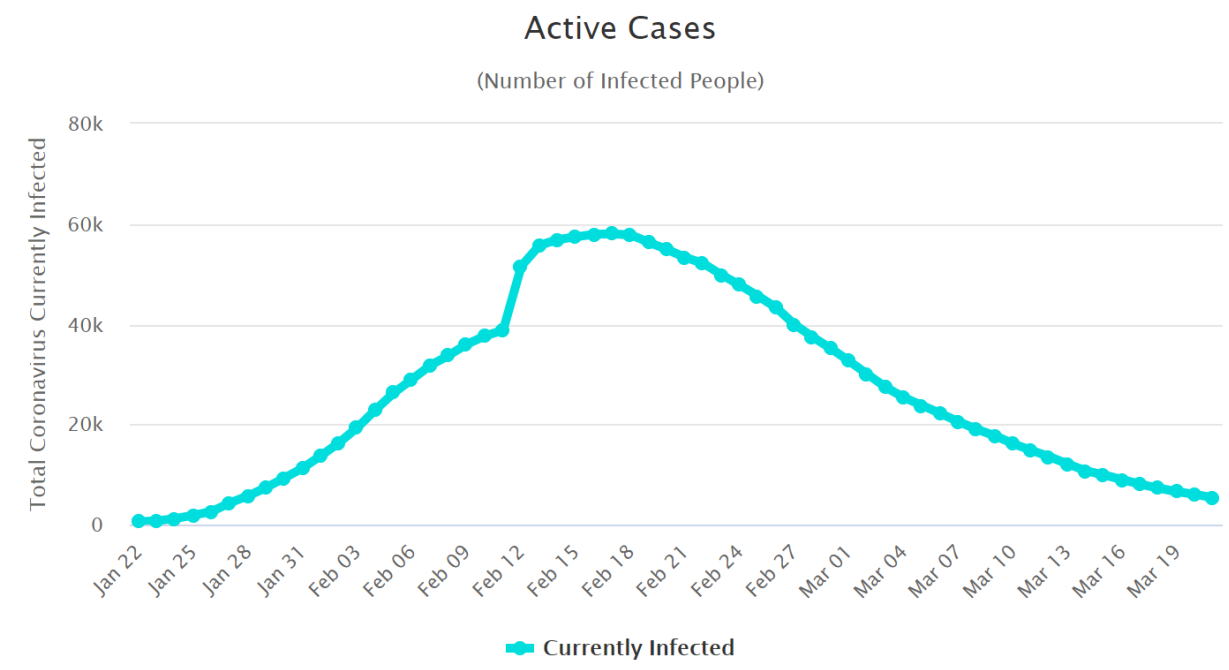

I. China

Active Cases in China