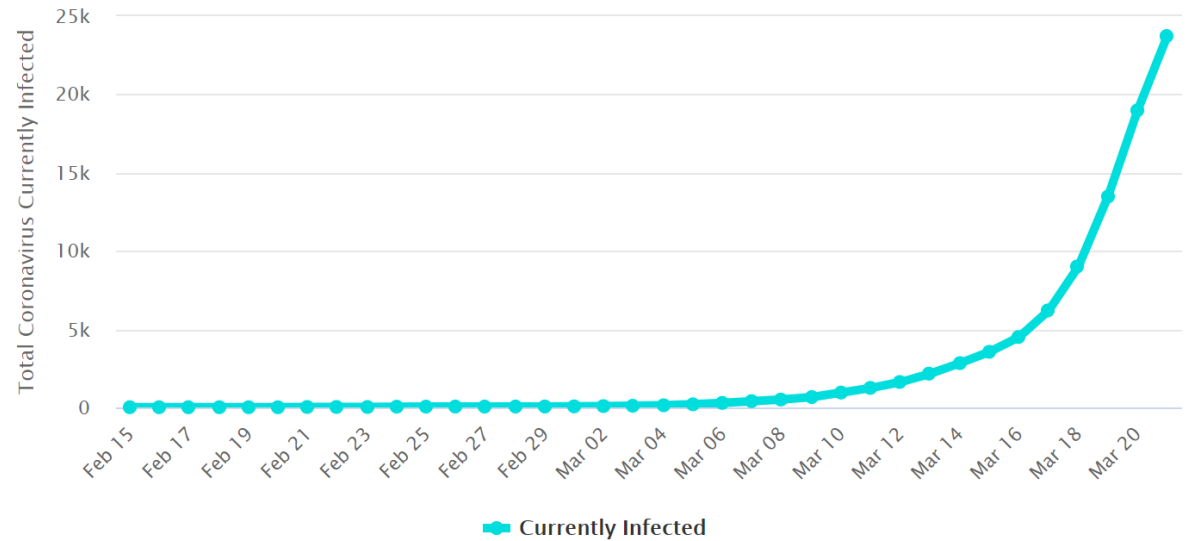

3. USA

Active Cases in the United States

Active Cases

(Number of Infected People)