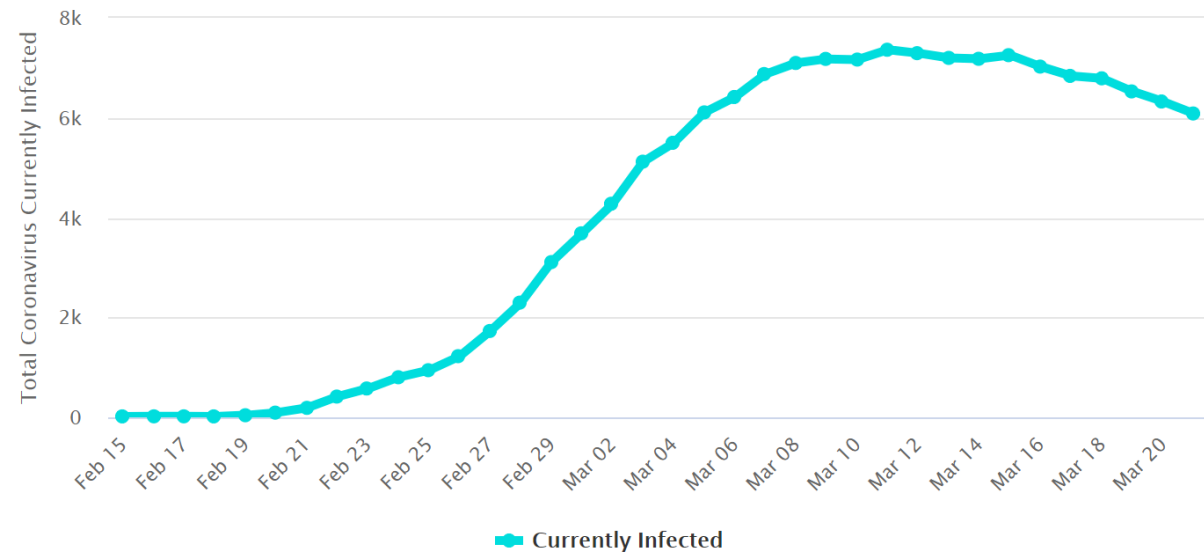

8. South Korea

Active Cases in South Korea

Active Cases

(Number of Infected People)