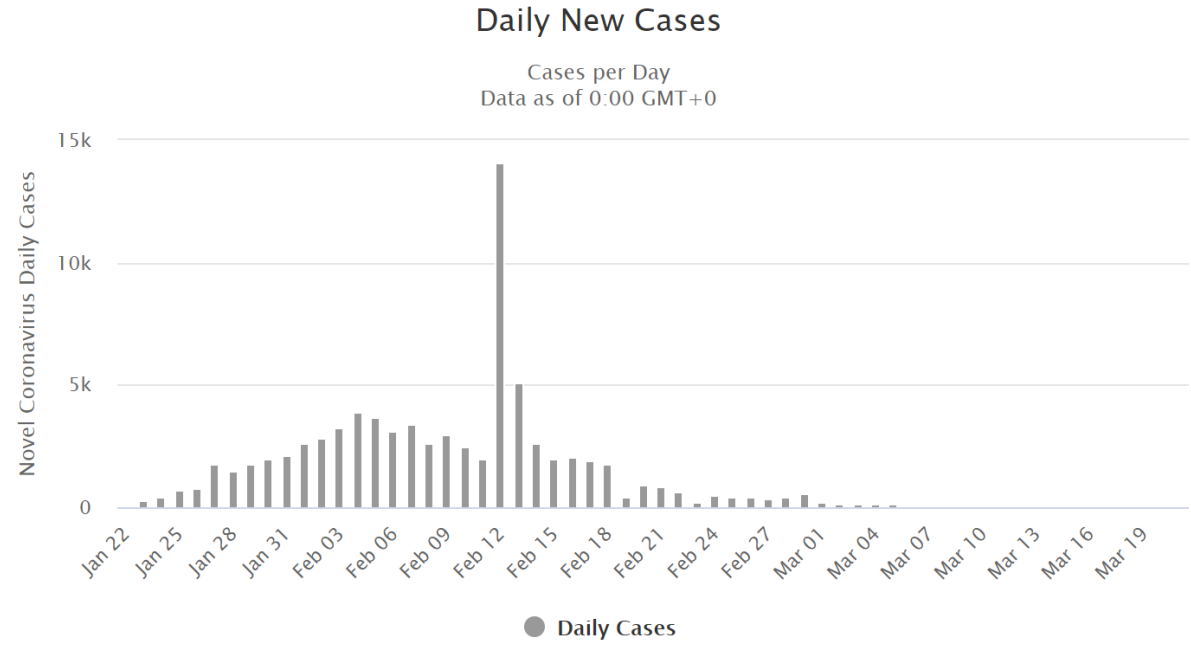

# COVID-19 CASES

AS OF SATURDAY 3/21/2020, 7:03PM HST

Statistics regarding daily new cases and active cases within the UK and the eight countries that has the highest number of total cases as of 3/21/2020. Source: <https://www.worldometers.info/coronavirus/>.

Statistics regarding daily new cases as of 3/21/2020 are also included for Cyprus and Hawaii.

# Daily New Cases in China