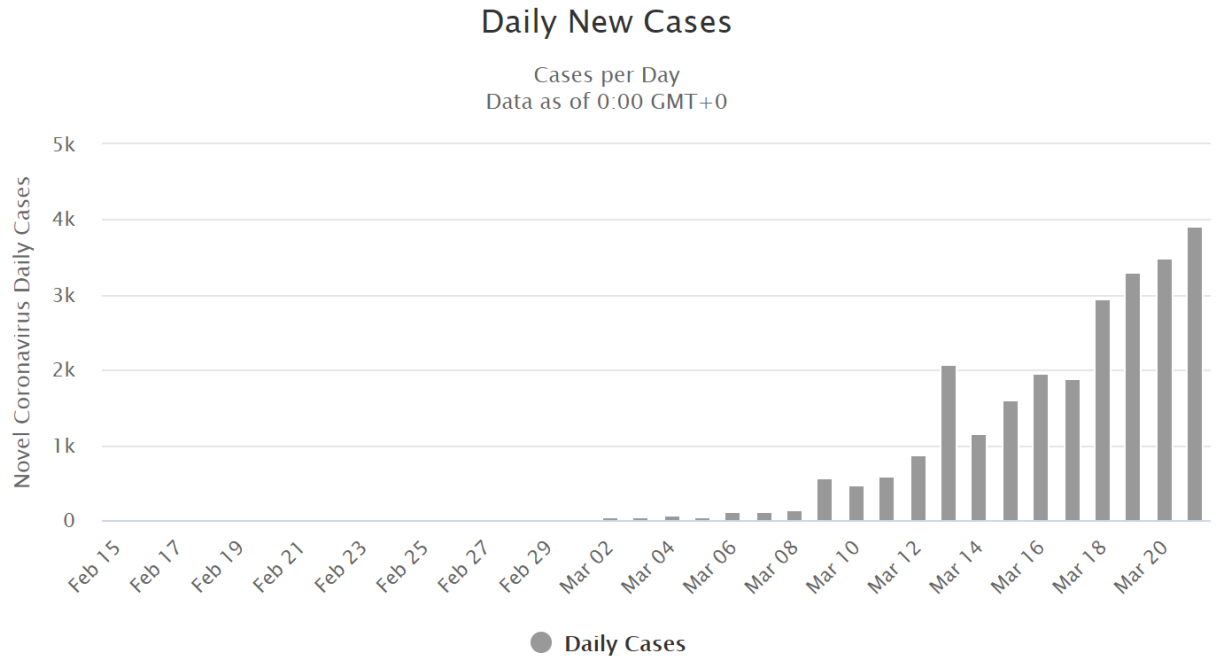

Daily New Cases in Spain