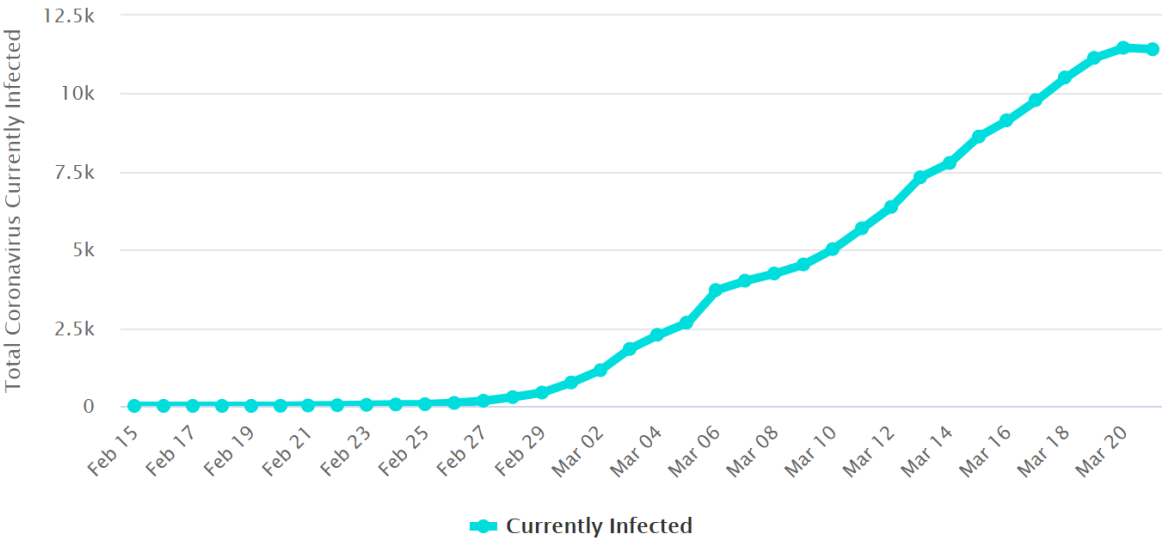

6. Iran

Active Cases in Iran

Active Cases

(Number of Infected People)