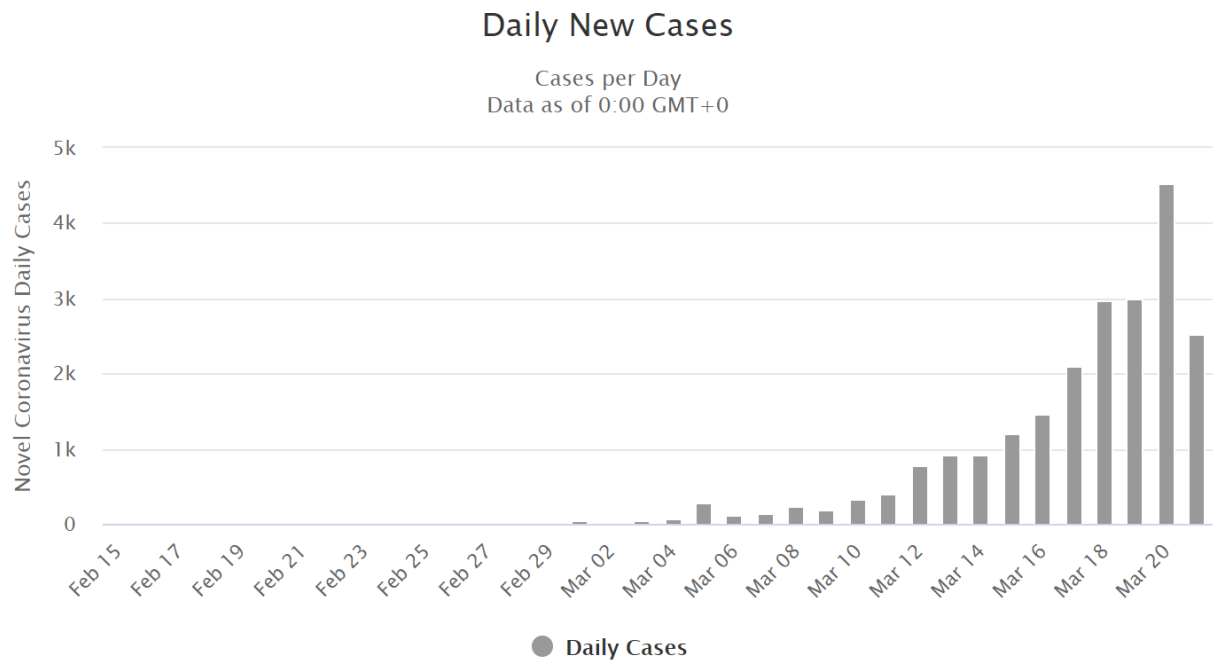

Daily New Cases in Germany