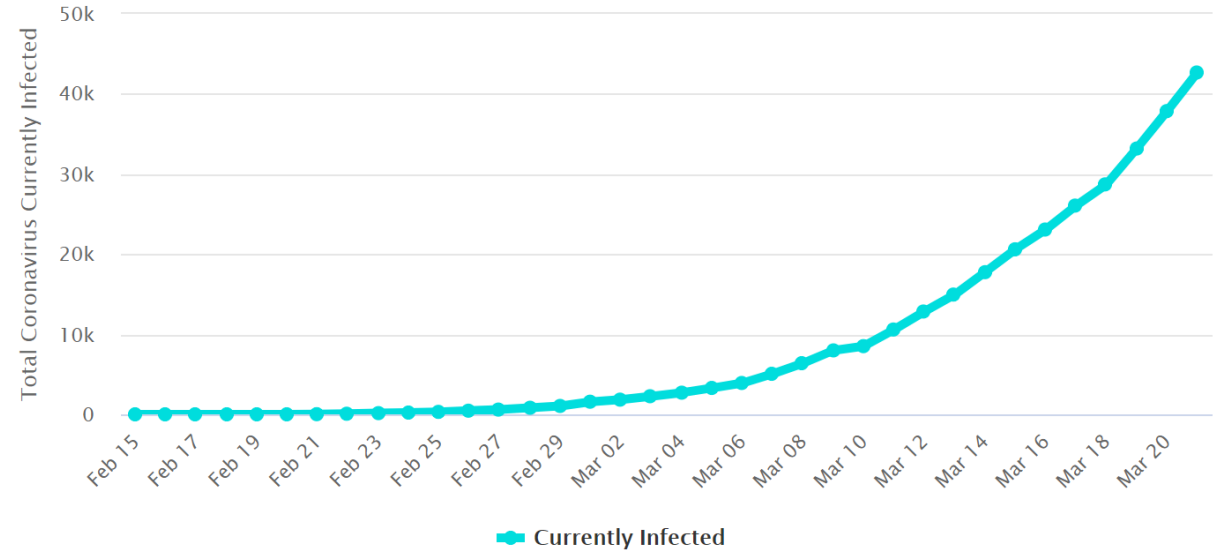

2. Italy

Active Cases in Italy

Active Cases

(Number of Infected People)