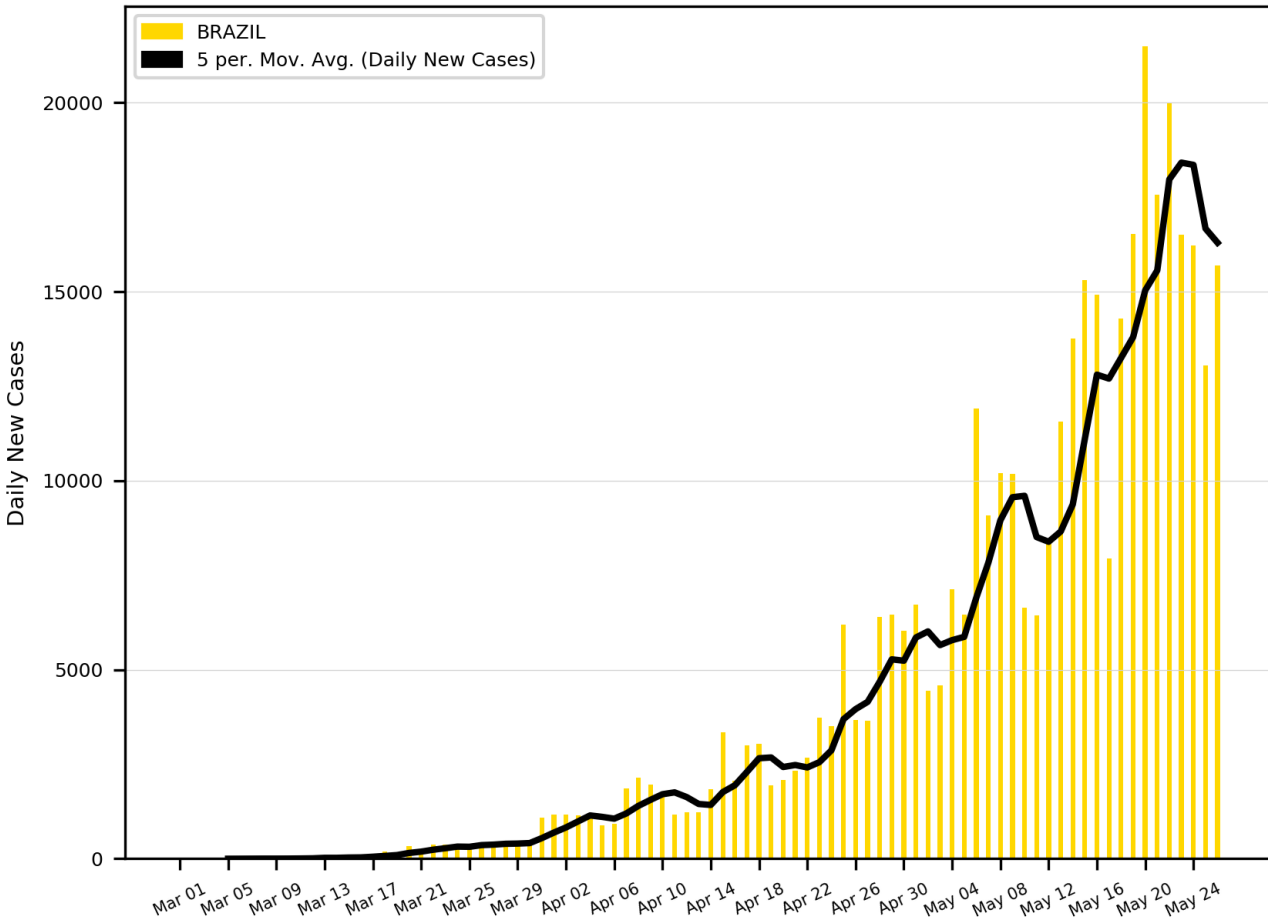

### Active Cases in USA (Number of Infected People)

### 5-Day Moving Average Trendline

5-Day Moving Average Trendline

# Russia

Active Cases in RUSSIA  
(Number of Infected People)

5-Day Moving Average Trendline