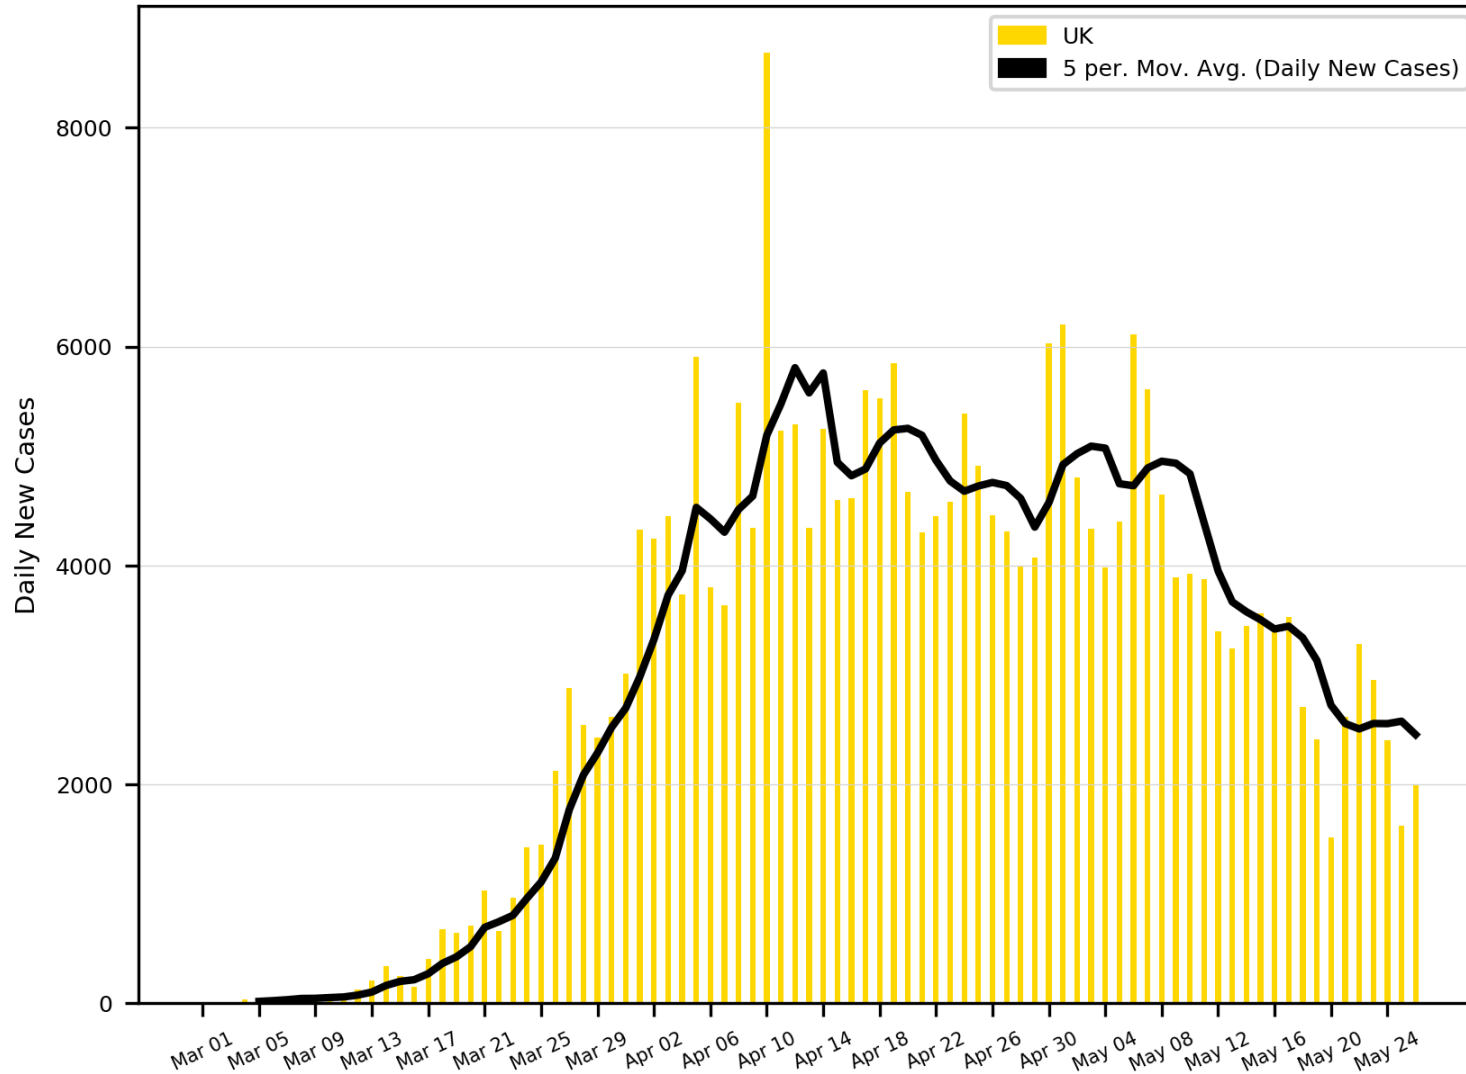

5-Day Moving Average Trendline