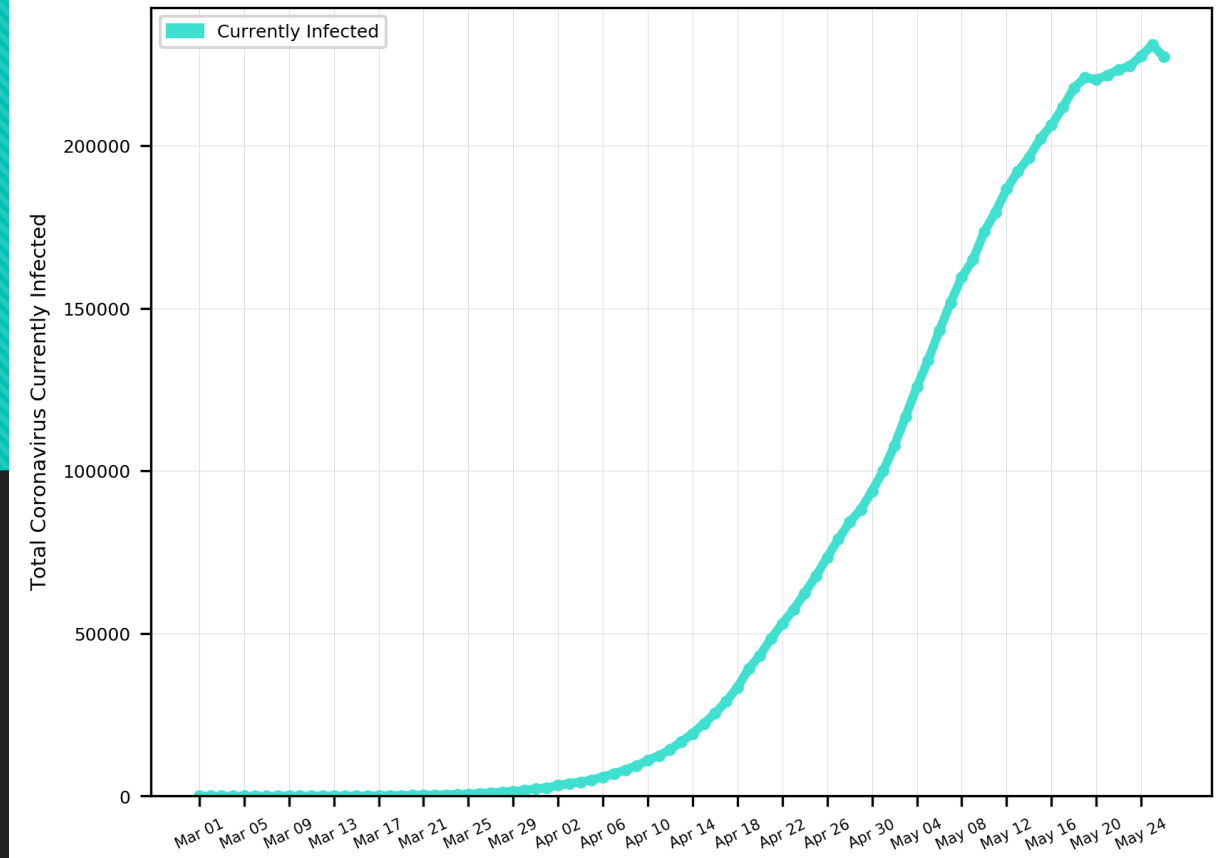

### Active Cases in USA (Number of Infected People)

### 5-Day Moving Average Trendline

5-Day Moving Average Trendline

# Russia

Active Cases in RUSSIA  
(Number of Infected People)

5-Day Moving Average Trendline