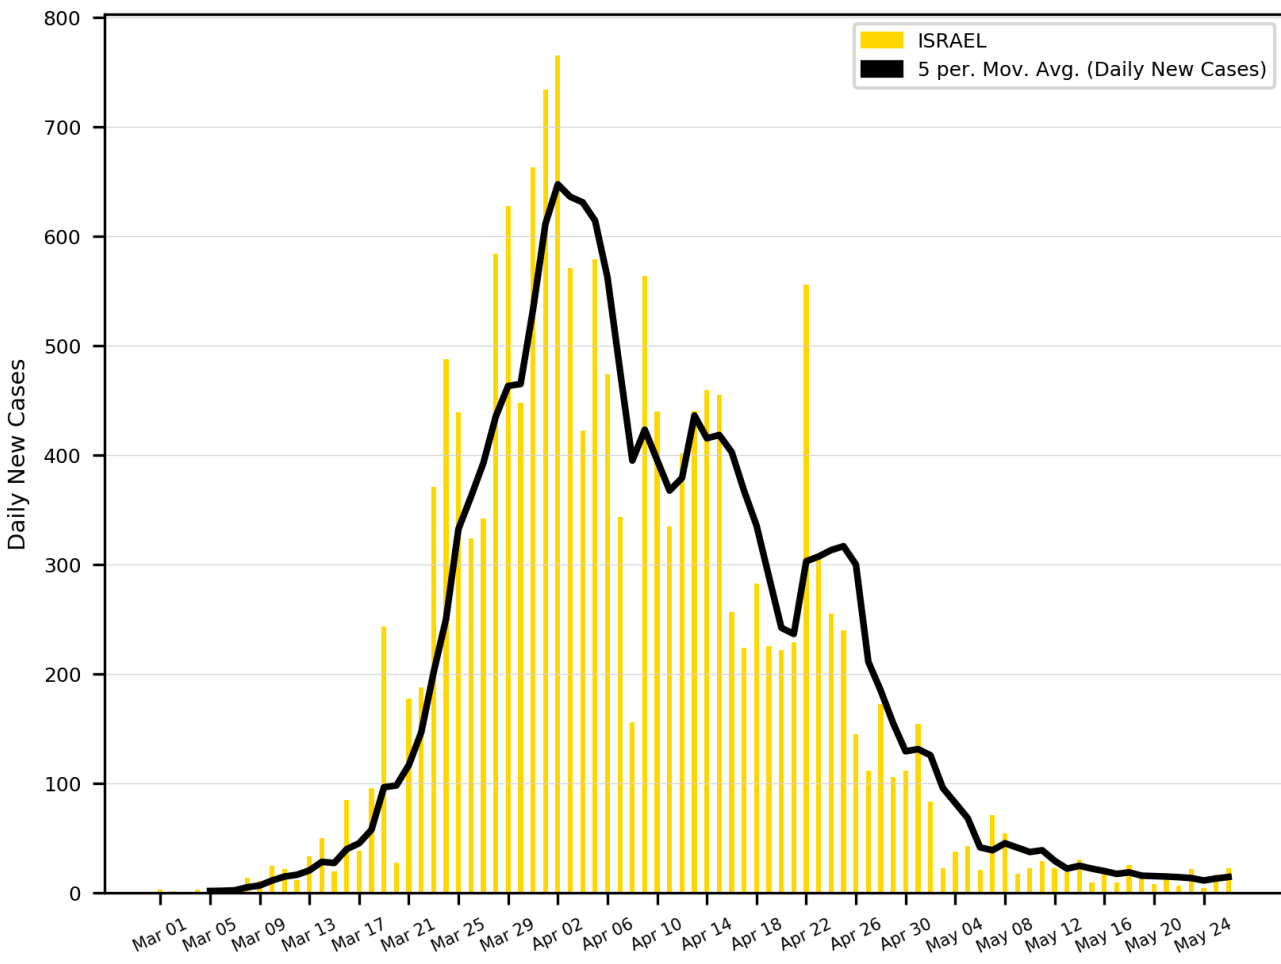

# Russia

Active Cases in RUSSIA  
(Number of Infected People)

5-Day Moving Average Trendline

# Brazil

Active Cases in BRAZIL  
(Number of Infected People)

5-Day Moving Average Trendline

# India

Active Cases in INDIA  
(Number of Infected People)

5-Day Moving Average Trendline