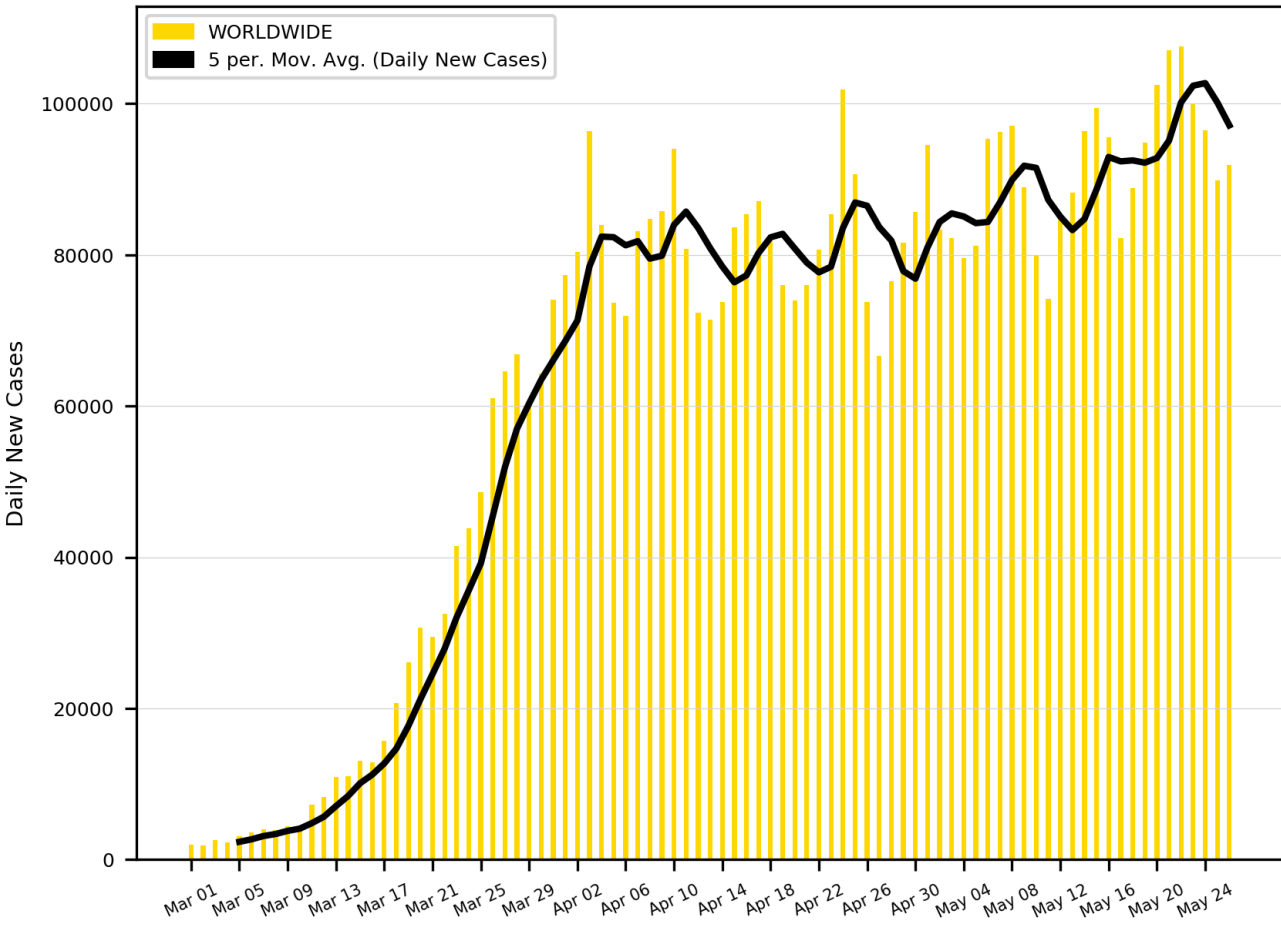

# Egypt

Active Cases in EGYPT  
(Number of Infected People)

5-Day Moving Average Trendline

# Cyprus

Active Cases in CYPRUS  
(Number of Infected People)

# Hawaii

5-Day Moving Average Trendline

# Worldwide

Active Cases in Worldwide  
(Number of Infected People)