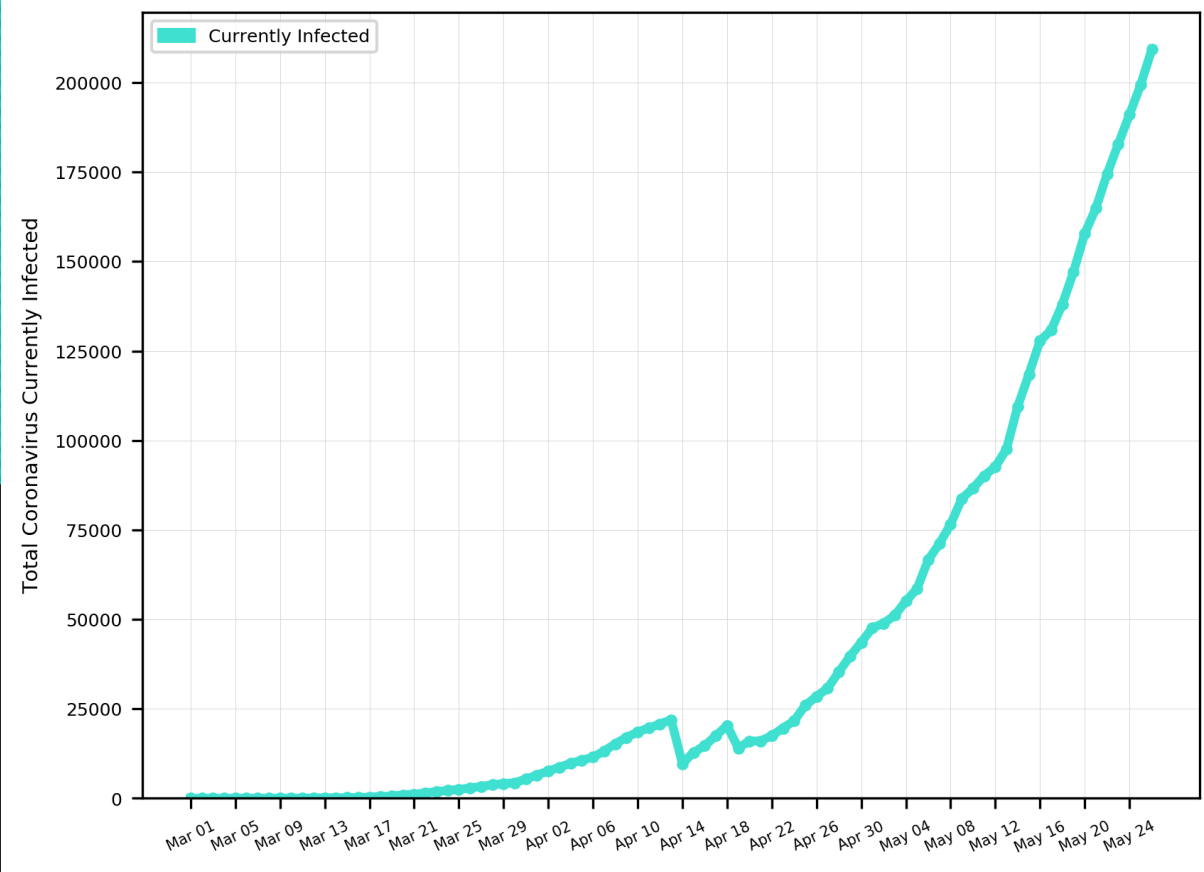

# COVID-19 Cases

As of Tuesday 5/26/2020, 4:30PM HST

Statistics regarding daily new cases and active cases of USA, UK, Brazil, India, Egypt, Russia, Israel, and Cyprus from March 1 to present.

Source: <https://www.worldometers.info/coronavirus/>

### 5-Day Moving Average Trendline

5-Day Moving Average Trendline

# Russia

Active Cases in RUSSIA  
(Number of Infected People)

5-Day Moving Average Trendline

# Brazil

Active Cases in BRAZIL  
(Number of Infected People)

5-Day Moving Average Trendline