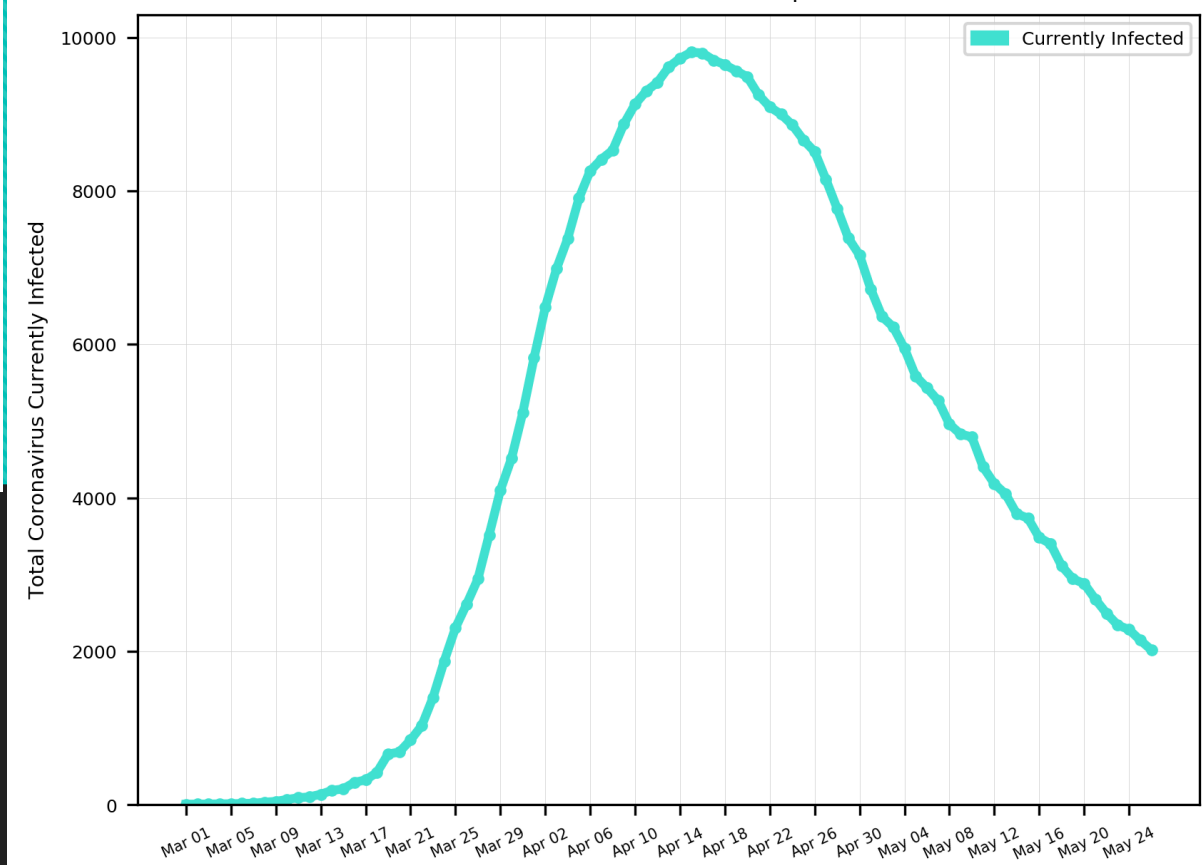

# Brazil

Active Cases in BRAZIL  
(Number of Infected People)

5-Day Moving Average Trendline

# India

Active Cases in INDIA  
(Number of Infected People)

5-Day Moving Average Trendline

# Israel

Active Cases in ISRAEL  
(Number of Infected People)

5-Day Moving Average Trendline