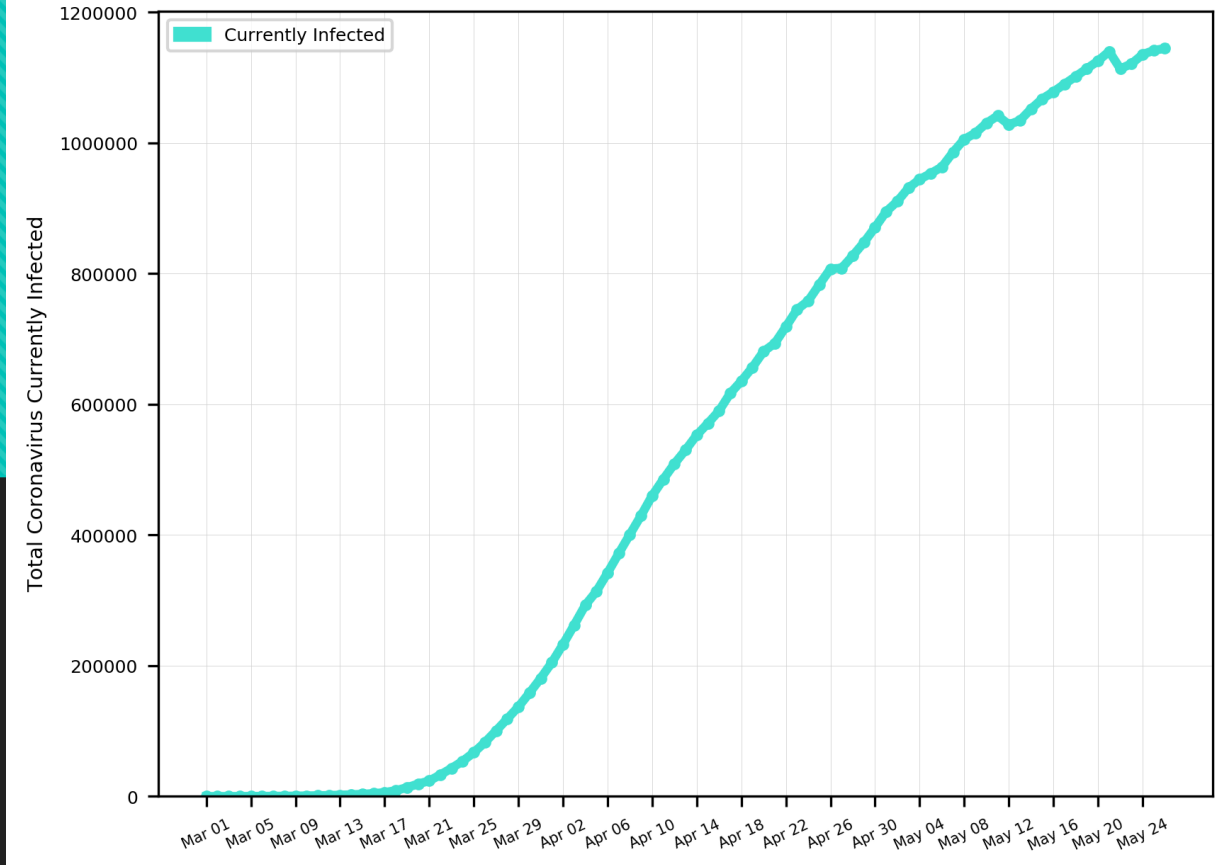

Active Cases in USA (Number of Infected People)