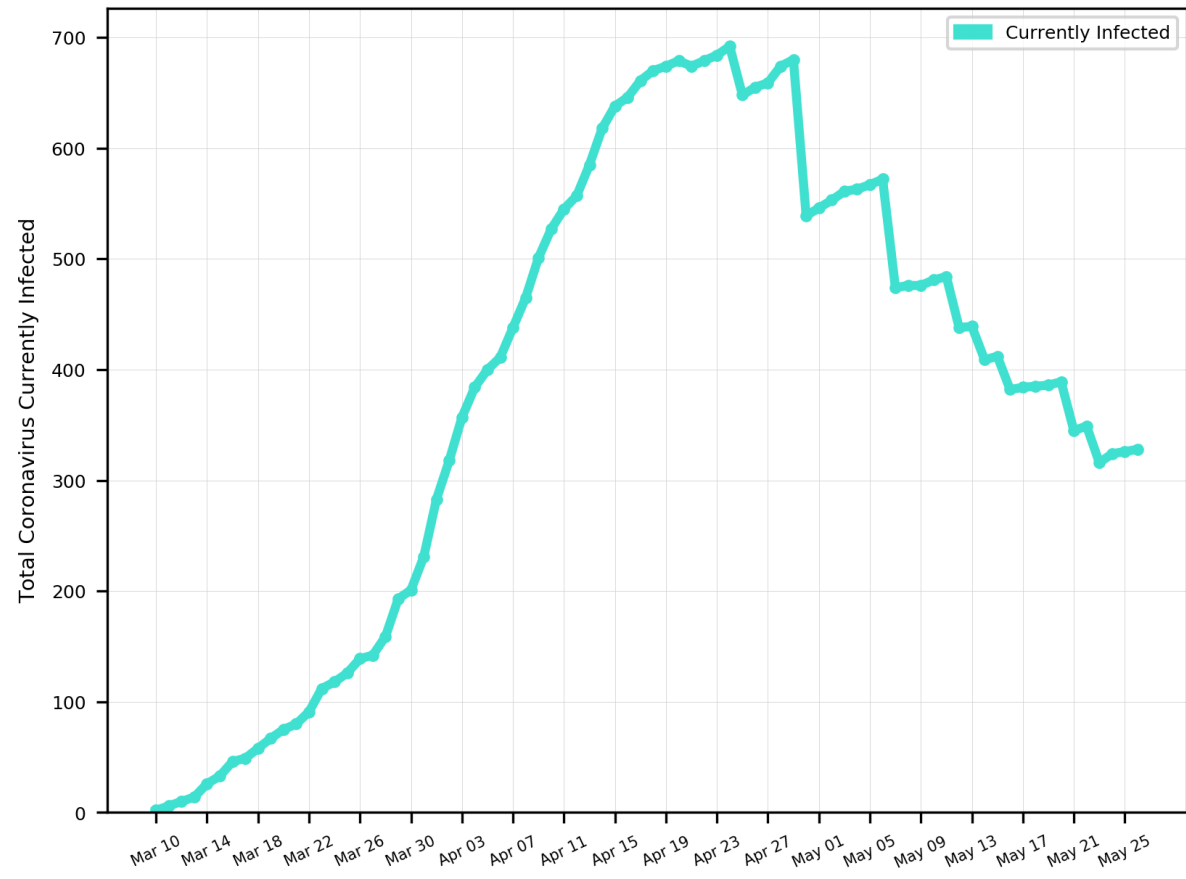

Cyprus

Active Cases in CYPRUS
(Number of Infected People)