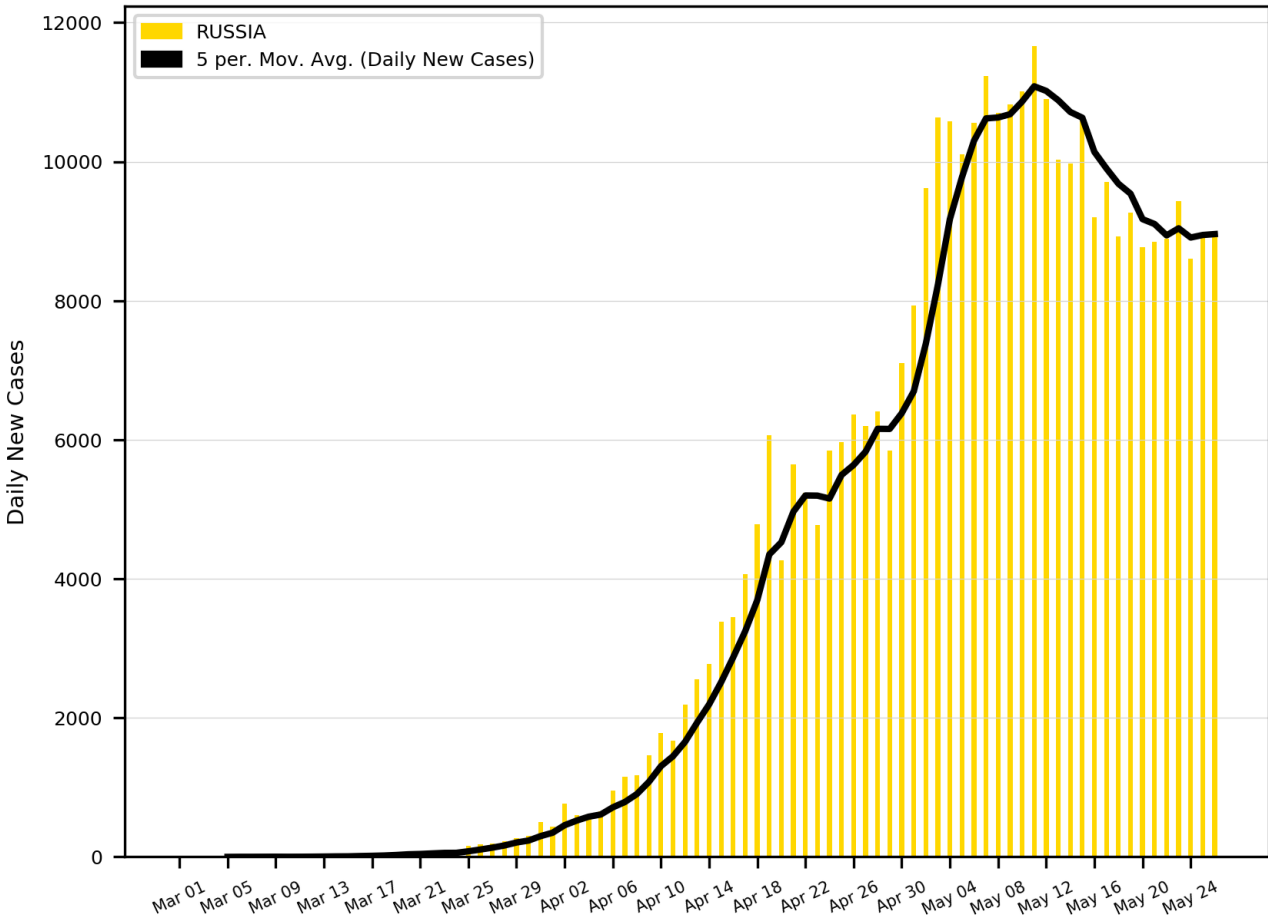

5-Day Moving Average Trendline