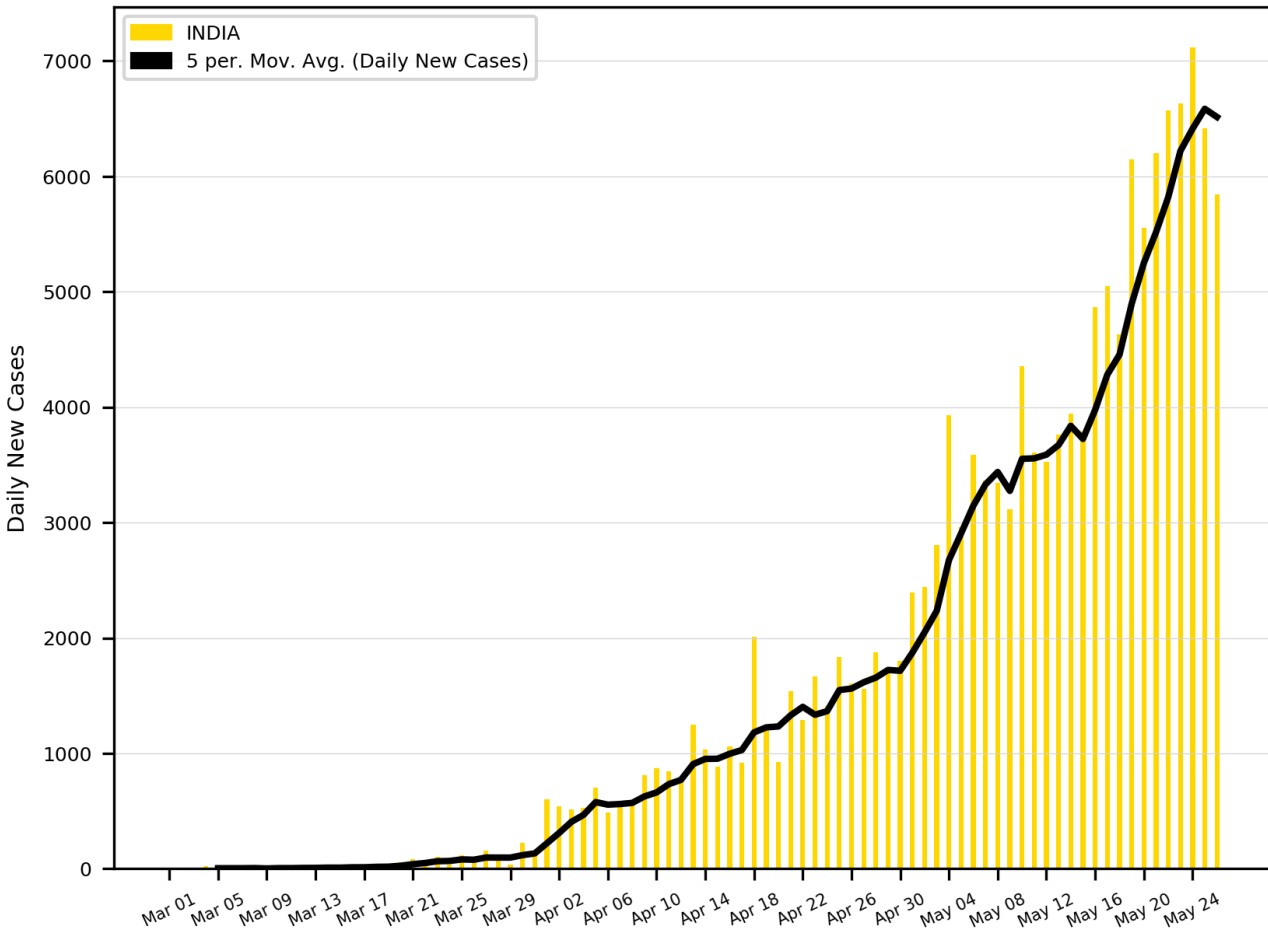

### 5-Day Moving Average Trendline

5-Day Moving Average Trendline

# Russia

Active Cases in RUSSIA  
(Number of Infected People)

5-Day Moving Average Trendline

# Brazil

Active Cases in BRAZIL  
(Number of Infected People)

5-Day Moving Average Trendline