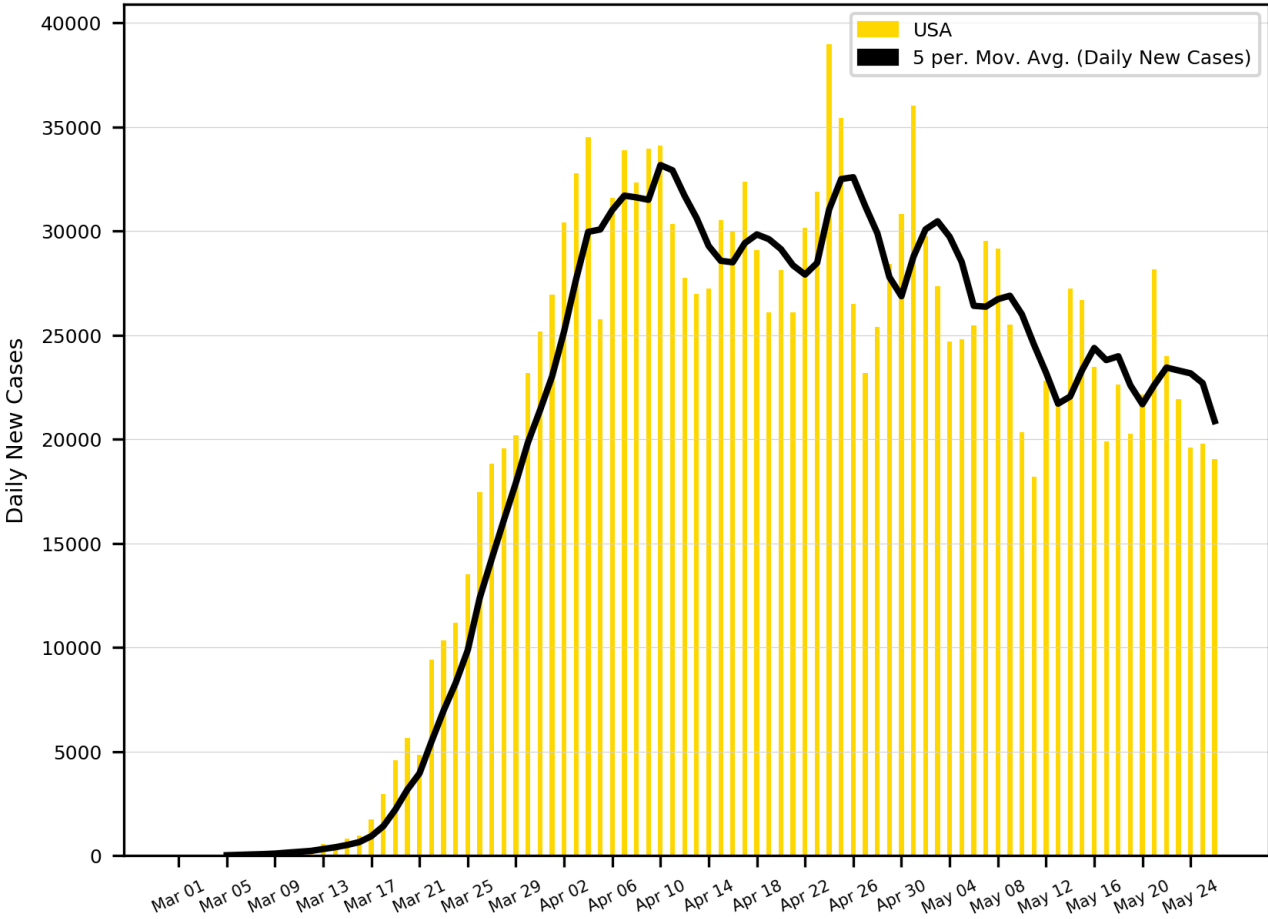

# COVID-19 Cases

As of Tuesday 5/26/2020, 4:30PM HST

Statistics regarding daily new cases and active cases of USA, UK, Brazil, India, Egypt, Russia, Israel, and Cyprus from March 1 to present.

Source: <https://www.worldometers.info/coronavirus/>

Statistics regarding daily new cases are also included for Hawaii.

Source: <https://health.hawaii.gov/news/covid-19-updates/>

### 5-Day Moving Average Trendline