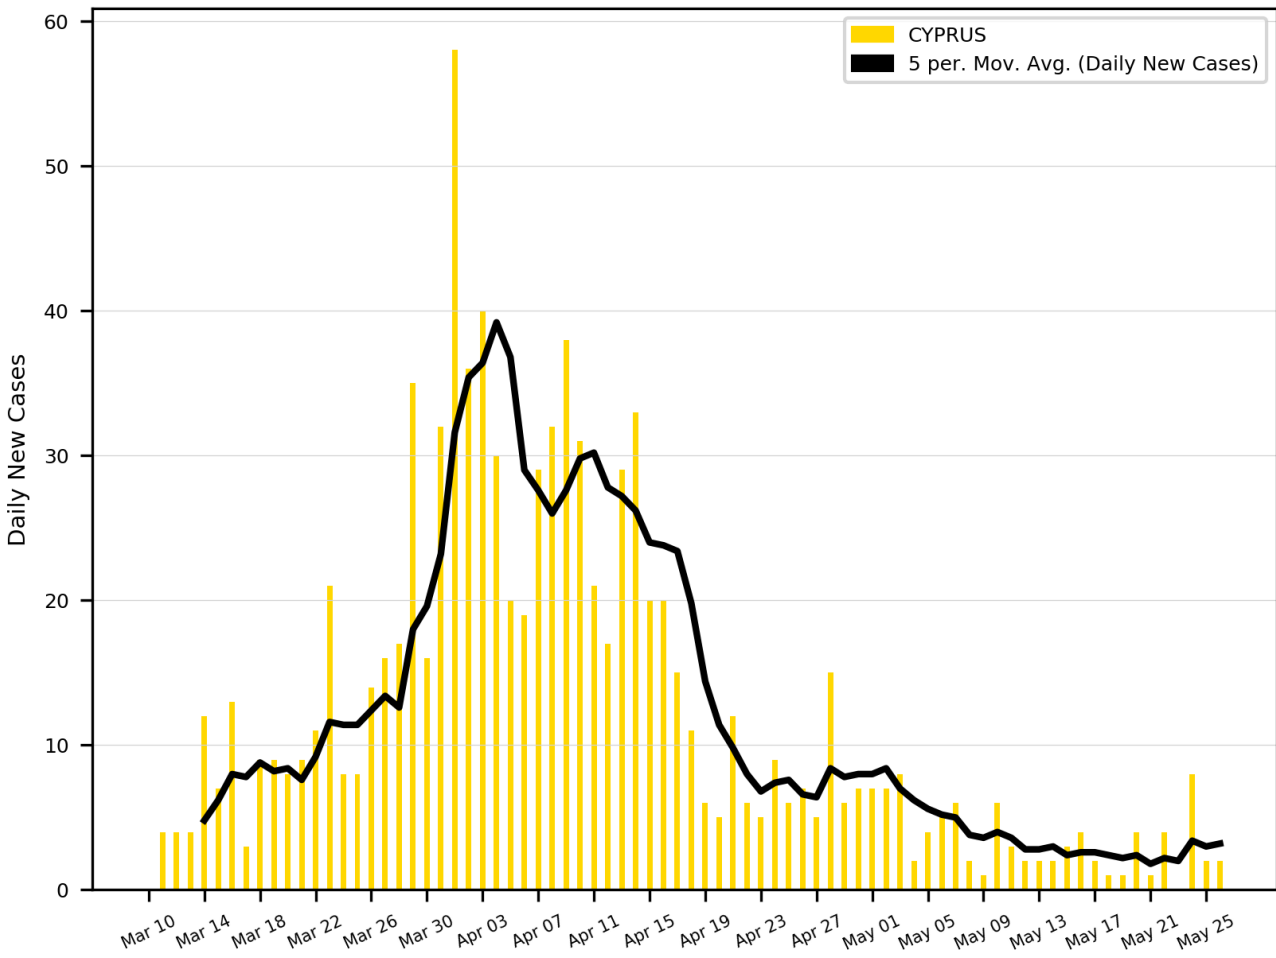

# India

Active Cases in INDIA  
(Number of Infected People)

5-Day Moving Average Trendline

# Israel

Active Cases in ISRAEL  
(Number of Infected People)

5-Day Moving Average Trendline

# Egypt

Active Cases in EGYPT  
(Number of Infected People)

5-Day Moving Average Trendline