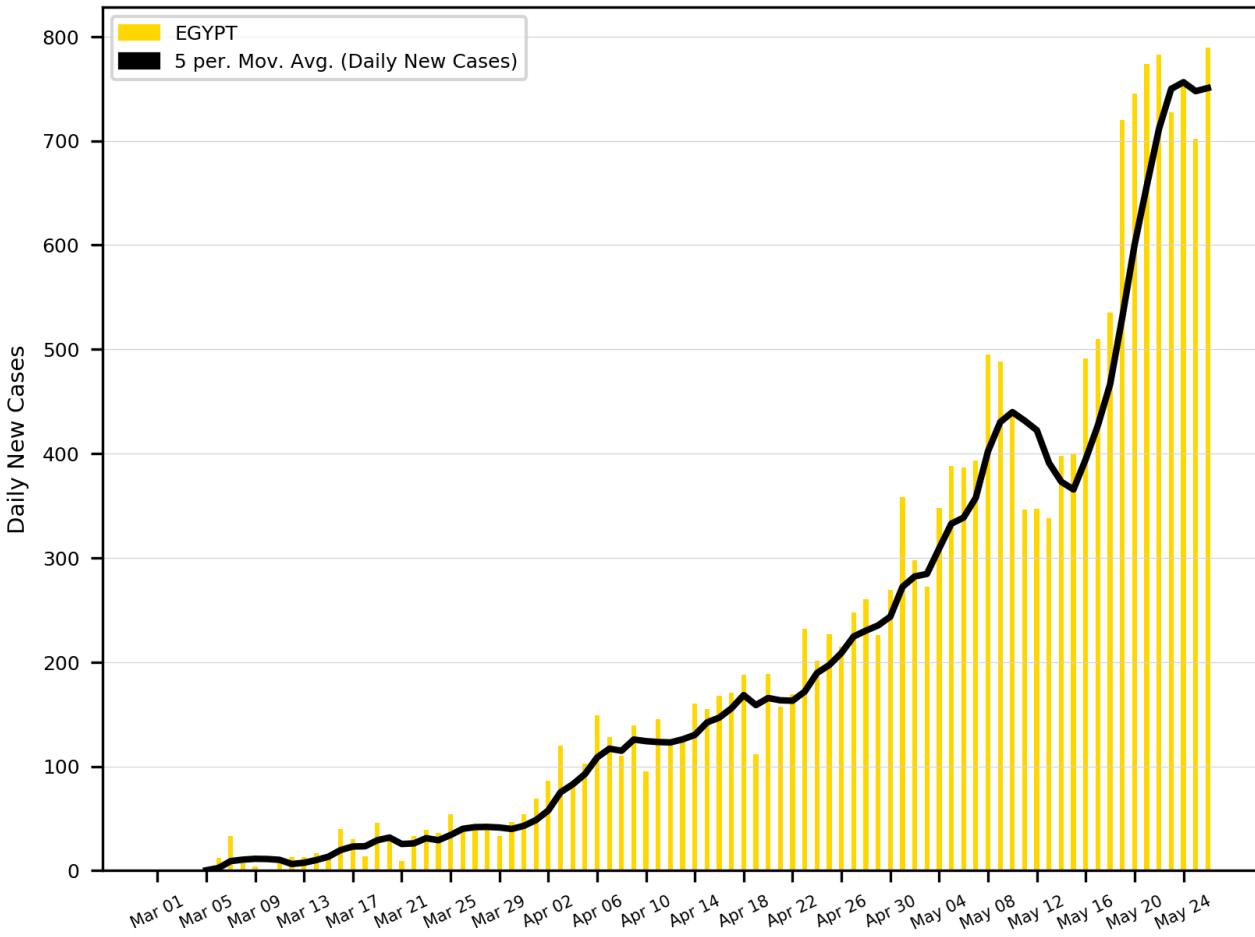

# Brazil

Active Cases in BRAZIL  
(Number of Infected People)

5-Day Moving Average Trendline

# India

Active Cases in INDIA  
(Number of Infected People)

5-Day Moving Average Trendline

# Israel

Active Cases in ISRAEL  
(Number of Infected People)

5-Day Moving Average Trendline