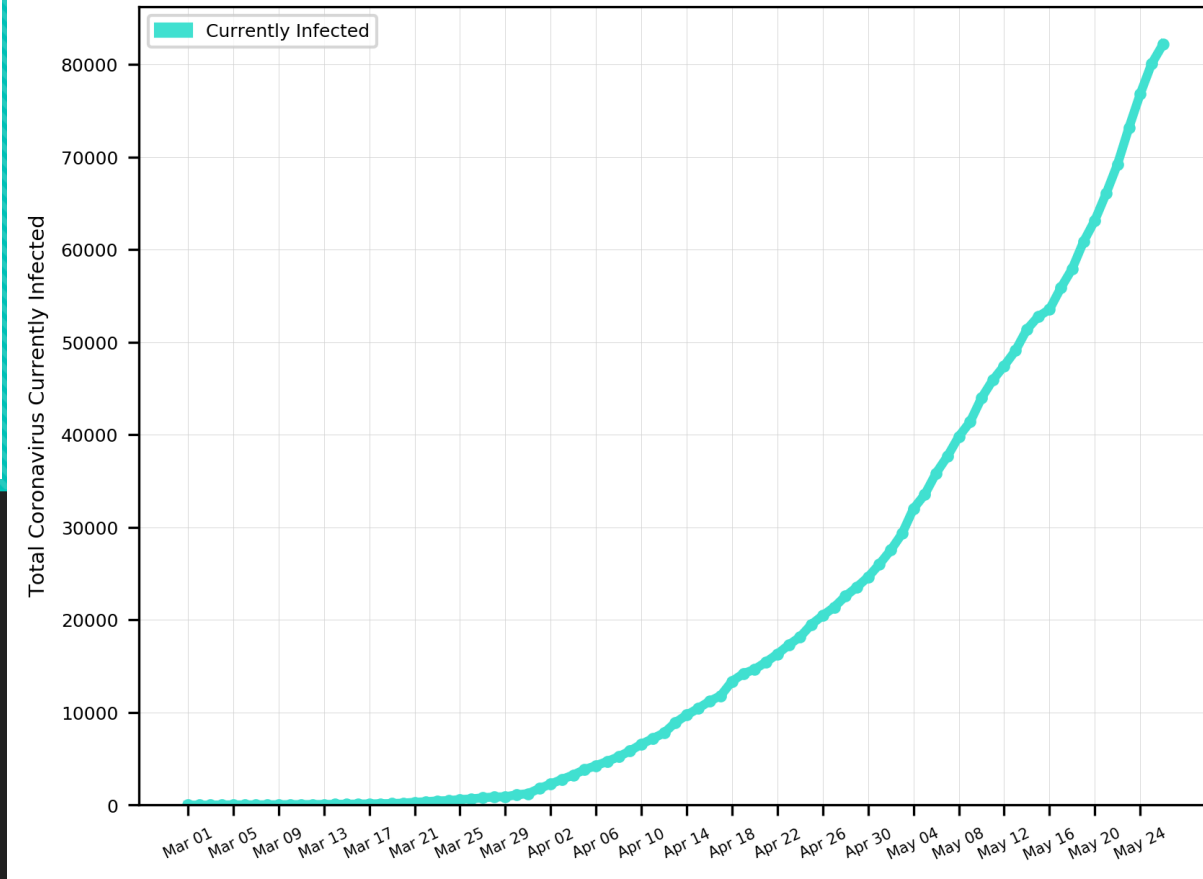

# Russia

Active Cases in RUSSIA  
(Number of Infected People)

5-Day Moving Average Trendline

# Brazil

Active Cases in BRAZIL  
(Number of Infected People)

5-Day Moving Average Trendline

# India

Active Cases in INDIA  
(Number of Infected People)

5-Day Moving Average Trendline